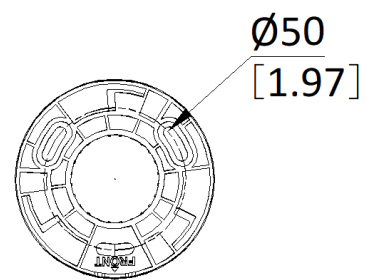

▪ Specification

Camera	
Image Sensor	1/3" Progressive Scan CMOS
Max. Resolution	1920 × 1080
Min. Illumination	Color: 0.03 Lux @ (F2.2, AGC ON), B/W: 0.015Lux @(F2.2, AGC ON), 0 Lux with IR
Lens	
Focal Length	2.8 mm 4 mm
FOV	2.8 mm: Horizontal field of view: 96.5°, vertical field of view: 52°, diagonal field of view: 115.5° 4 mm: Horizontal field of view: 76.8°, vertical field of view: 42.5°, diagonal field of view: 89.7°
Aperture	F2.2
Illuminator	
Supplement Light Type	IR, White Light
Supplement Light Range	White light distance: up to 15 m, IR distance: up to 20 m
IR Wavelength	850 nm
PTZ	
Movement Range (Pan)	0° to 350°
Movement Range (Tilt)	0° to 75°
Pan Speed	Up to 20°/s
Tilt Speed	Up to 10°/s
Video	
Main Stream	50 Hz: 25 fps(1920 × 1080, 1280 × 720) 60 Hz: 30 fps(1920 × 1080, 1280 × 720)
Sub-Stream	50 Hz: 25 fps(768 × 432) 60 Hz: 30 fps(768 × 432)
Video Compression	H.265, H.264, MJPEG
Video Bit Rate	32 Kbps to 8 Mbps
H.264 Type	Baseline Profile/Main Profile/High Profile
H.265 Type	Main Profile
Audio	
Audio Compression	G.711ulaw/AAC-LC
Audio Bit Rate	AAC-LC: 16 Kbps, 32 Kbps, 64 Kbps; G.711ulaw: 64 Kbps
Audio Sampling Rate	8 kHz/16 kHz
Environment Noise Filtering	Yes
Network	
Protocols	IPv4/IPv6, HTTP, QoS, SMTP, NTP, RTSP, RTP, RTCP, TCP/IP, UDP, DHCP, Bonjour
API	Open Network Video Interface (Version 18.12, Profile S, Profile G, Profile T), ISAPI, SDK, Hik-Connect
User/Host	Up to 32 users. 3 user levels: administrator, operator, and user
Security	Password protection, complicated password, watermark, basic and digest authentication for HTTP/HTTPS, WSSE and digest authentication for Open Network Video Interface, RTP/RTSP over HTTPS, security audit log, host authentication (MAC address)

▪ Available Model

DS-2CV1F23G2-LIDWF(2.8mm)(B)

DS-2CV1F23G2-LIDWF(4mm)(B)

▪ Dimension

Unit: mm [inch]

SCALE	1:1
-------	-----

See Far, Go Further

www.hikvision.com
support@hikvision.com