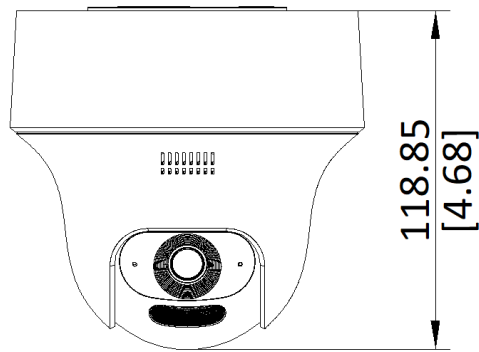

▪ Specification

Camera	
Image Sensor	1/3" Progressive Scan CMOS
Max. Resolution	1920 × 1080
Min. Illumination	Color: 0.03 Lux @ (F2.2, AGC ON), B/W: 0.015Lux @(F2.2, AGC ON), 0 Lux with IR
Lens	
Focal Length	2.8 mm 4 mm
FOV	2.8 mm: Horizontal field of view: 96.5°, vertical field of view: 52°, diagonal field of view: 115.5° 4 mm: Horizontal field of view: 76.8°, vertical field of view: 42.5°, diagonal field of view: 89.7°
Aperture	F2.2
Illuminator	
Supplement Light Type	IR, White Light
Supplement Light Range	White light distance: up to 15 m, IR distance: up to 20 m
IR Wavelength	850 nm
PTZ	
Movement Range (Pan)	0° to 350°
Movement Range (Tilt)	0° to 75°
Pan Speed	Up to 20°/s
Tilt Speed	Up to 10°/s
Video	
Main Stream	50 Hz: 25 fps(1920 × 1080, 1280 × 720) 60 Hz: 30 fps(1920 × 1080, 1280 × 720)
Sub-Stream	50 Hz: 25 fps(768 × 432) 60 Hz: 30 fps(768 × 432)
Video Compression	H.265, H.264, MJPEG
Video Bit Rate	32 Kbps to 8 Mbps
H.264 Type	Baseline Profile/Main Profile/High Profile
H.265 Type	Main Profile
Audio	
Audio Compression	G.711ulaw/AAC-LC
Audio Bit Rate	AAC-LC: 16 Kbps, 32 Kbps, 64 Kbps; G.711ulaw: 64 Kbps
Audio Sampling Rate	8 kHz/16 kHz
Environment Noise Filtering	Yes
Network	
Protocols	IPv4/IPv6, HTTP, QoS, SMTP, NTP, RTSP, RTP, RTCP, TCP/IP, UDP, DHCP, Bonjour
API	Open Network Video Interface (Version 18.12, Profile S, Profile G, Profile T), ISAPI, SDK, Hik-Connect
User/Host	Up to 32 users. 3 user levels: administrator, operator, and user
Security	Password protection, complicated password, watermark, basic and digest authentication for HTTP/HTTPS, WSSE and digest authentication for Open Network Video Interface, RTP/RTSP over HTTPS, security audit log, host authentication (MAC address)

▪ Available Model

DS-2CV1F23G2-LIDWF(2.8mm)(B)

DS-2CV1F23G2-LIDWF(4mm)(B)

▪ Dimension

Unit: mm [inch]

SCALE	1:1
-------	-----

See Far, Go Further

www.hikvision.com
support@hikvision.com