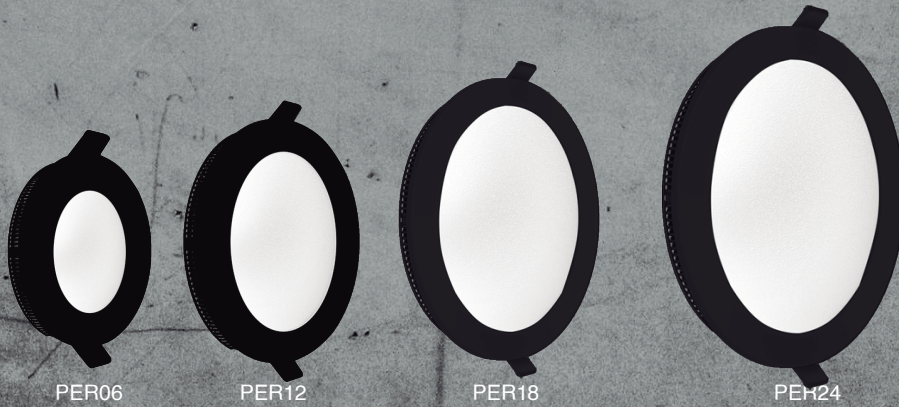

Embutidos circulares

Panel LED

HULUX