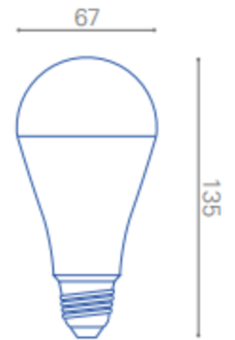

Lámpara A65

Características generales

- Potencia_ 15W
- F.P._ >0.5
- Flujo luminoso_ 1.350lm
- Temperatura_ 3.000/6.400K
- Iluminación_ uniforme
- Material_ policarbonato
- Voltaje_ 220-240V
- Embalaje_ box/blister