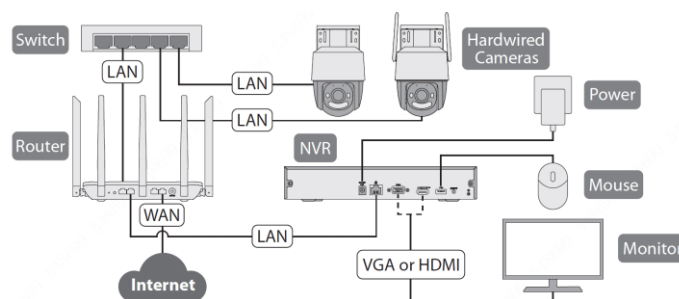

Specifications

Video & Audio

Access Channel	10 channels
Network Bandwidth	90Mbps
Playback Decoding	4-ch 8MP@15fps 4-ch 5MP@30fps
Video Compression	H.265/H.264
Audio Compression	AAC
Back-up File Format	MP4
Live Display	1,4,8,9,10

Network

Wired Network	1, RJ-45 10/100 Mbps self-adaptive Ethernet interface
Compatible APP	IMOU APP (IOS & Android)
Third Party Agreement	Onvif

General

Power Supply	DC 12V 2A
Power Consumption	<9W (with HDD Average Power) <19W (with HDD Peak Power)
Working Temperature	-10°C~+45°C
Working Humidity	Less Than 95%RH
Dimension(LxWxH)	227.5mmx260mmx45.0mm (Antenna folded)
Bare Weight	850g(Without HDD)
Certification	CE

External Interface

Video Output	1*VGA & 1*HDMI
Audio Input	1*Microphone(Built-in)
Audio Output	1*Speaker(Built-in)
USB Interface	2*USB
Reset Button	YES
Network Interface	1 RJ-45 port (10/100 Mbps)

Special Features

IPC Connection	Automatically connect to IMOU cameras
Smart Detection	Motion / Person / Vehicle
Remote Upgrade	Yes
Sound Channel	Two-Way Audio

Storage

Hard Drive Capacity	1 SATA port, up to 16 TB
Backup Media	USB Flash Drive

Topology Map

What's in the box

NVR×1	Power Adapter×1	Mouse×1
SATA Power Cable×1	SATA Data Cable×1	Ethernet Cable×1
Screw Pack×1	Quick Start Guidex1	Regulatory Information×1