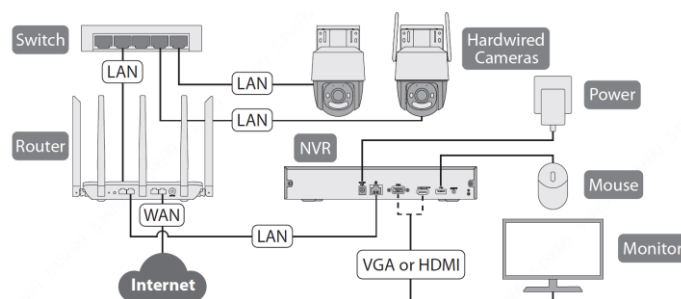

Specifications

Video & Audio

Access Channel	18 channels
Network Bandwidth	90Mbps
Playback Decoding	4-ch 8MP@15fps 4-ch 5MP@30fps
Video Compression	H.265/H.264
Audio Compression	AAC
Back-up File Format	MP4
Live Display	1,4,8,9,10,16,18

Network

Wired Network	1, RJ-45 10/100 Mbps self-adaptive Ethernet interface
Compatible APP	IMOU APP (IOS & Android)
Third Party Agreement	Onvif

General

Power Supply	DC 12V 2A
Power Consumption	<9W (with HDD Average Power) <19W (with HDD Peak Power)
Working Temperature	-10°C~+45°C
Working Humidity	Less Than 95%RH
Dimension(LxWxH)	227.5mmx260mmx45.0mm (Antenna folded)
Bare Weight	850g(Without HDD)
Certification	CE

External Interface

Video Output	1*VGA & 1*HDMI
Audio Input	1*Microphone(Built-in)
Audio Output	1*Speaker(Built-in)
USB Interface	2*USB
Reset Button	YES
Network Interface	1 RJ-45 port (10/100 Mbps)

Special Features

IPC Connection	Automatically connect to IMOU cameras
Smart Detection	Motion / Person / Vehicle
Remote Upgrade	Yes
Sound Channel	Two-Way Audio

Storage

Hard Drive Capacity	1 SATA port, up to 16 TB
Backup Media	USB Flash Drive

Topology Map

What's in the box

NVR×1	Power Adapter×1	Mouse×1
SATA Power Cable×1	SATA Data Cable×1	Ethernet Cable×1
Screw Pack×1	Quick Start Guidex1	Regulatory Information×1