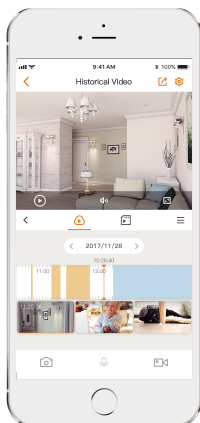

Bullet 2E 5MP

Full Color

5MP H.265 Bullet Wi-Fi Camera

Bullet 2E 5MP delivers 5MP live monitoring with a choice of 2.8mm/3.6mm lens option, it supports four night vision modes for clear-as day clarity even in pitch dark. Human Detection allows you to monitor what matters without receiving annoying false alerts. With IP67 certified, the camera can be used outdoors under different weather conditions.

H.265 5MP QHD
See more than 4MP

Human Detection
Quickly find human targets in you home

Smart Color Night Vision
Support four-mode night vision for clear-as day clarity even in pitch dark

Built-in Spotlight
keep unwelcome visitors away from your home.

IP67
Weatherproof from dust and water

Built-in Microphone
High quality microphone picks up sounds clearly while monitoring

Diversified Storage
Supports NVR, Cloud Storage or Micro SD card (up to 512GB)

Alarm Notification
Sends instant motion-activated alerts to your mobile phone

Wi-Fi Connection
Wi-Fi 6 :IEEE802.11b/g/n/ax (2.4GHz)

Stay close with what you care

With Cloud service, you will have access to what you care as long as Internet is available. You can record daily or motion videos on Cloud and playback anytime anywhere.